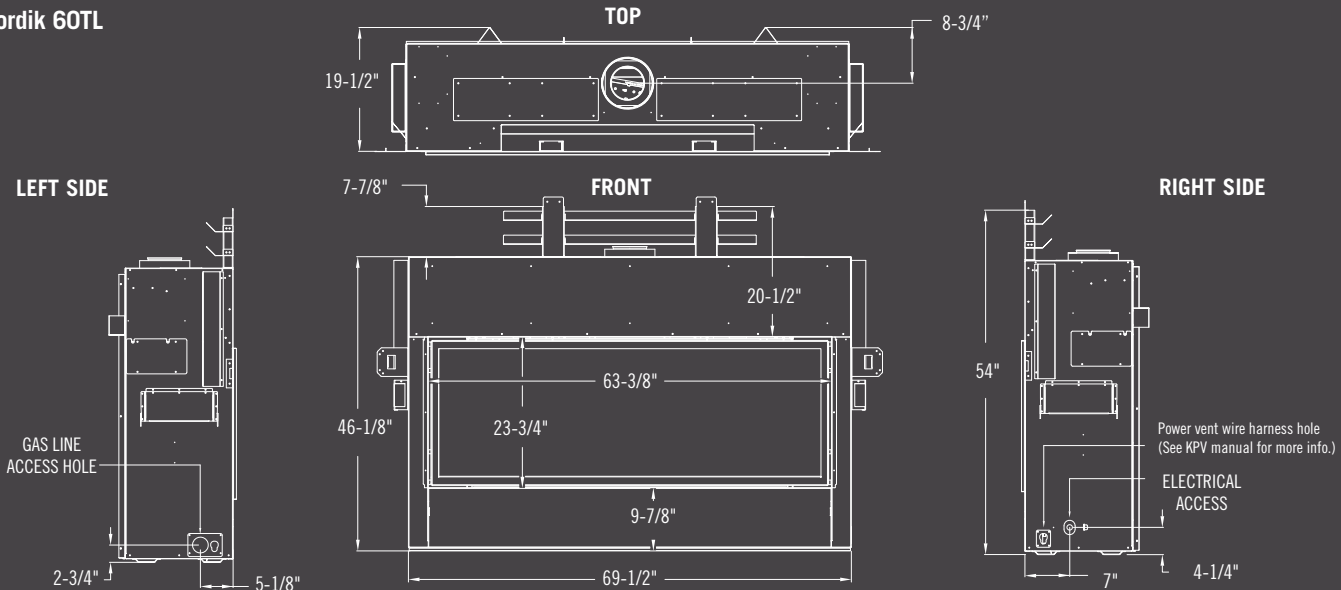

Clearances | With Komfort Zone Kit

Model	Nordik 60TL
Mantel 6" deep from fireplace top finishing edge	0"
Mantel 6" deep from base of fireplace	33-5/8"

Refer to the installation manuals for complete installation & venting requirements. See additional mantel clearance configurations in the installation manual.

Vent System Approval & Requirements

- BDM™
- American Metal™ Products (Amerivent)
- Metal Fab™
- ICC™
- Simpson Dura-Vent™
- Selkirk

Elbows: For each additional 90° elbow used after the first elbow, 3' must be subtracted from the maximum venting allowed. For each additional 45° elbow used after the first elbow, 1½' must be subtracted from the maximum venting allowed.

Note: (2) 45° elbows = (1) 90° elbow.

Nordik 60TL

Approved 5 x 8 venting standard

Reduces down to 4 x 6-5/8 for vertical termination only

Approved for Class A / Masonry Chimney conversion

Horizontal Terminations

Minimum: 12" vertical vent pipe + 90° horizontal elbow + vent cap

Maximum: 25' vertical vent pipe + 90° horizontal elbow + 25' horizontal vent pipe + vent cap

Vertical Terminations

Minimum: 3' + vent cap

Maximum: 50' + vent cap

Nordik 60TL

KOZY HEAT
FIREPLACES

In order to continually provide the highest quality product available, features/options, specifications, & dimensions are subject to change. Flame appearance and characteristics may be affected by altitude, fuel type, venting configuration, and other factors. Refer to the unit installation manual for complete installation instructions. Installation must conform with local building codes. **In some regions it may be possible that this appliance qualifies for an energy rebate. See your local dealer for details regarding promotions and qualifications.**

Manufactured by Hussong Mfg. Co., Inc.
204 Industrial Park Road, Lakefield, MN 56150
Phone 1-800-253-4904 www.kozyheat.com 6-24

Product Line:

For complete information on the Kozy Heat product line, please contact us at:

FOR CALIFORNIA RESIDENTS ONLY

⚠ California Proposition 65 Warning

WARNING: This product can expose you to chemicals including Carbon Monoxide, that is an externally vented by-product of fuel combustion, which is [are] known to the State of California to cause birth defects or other reproductive harm. For more information, visit www.P65Warnings.ca.gov.